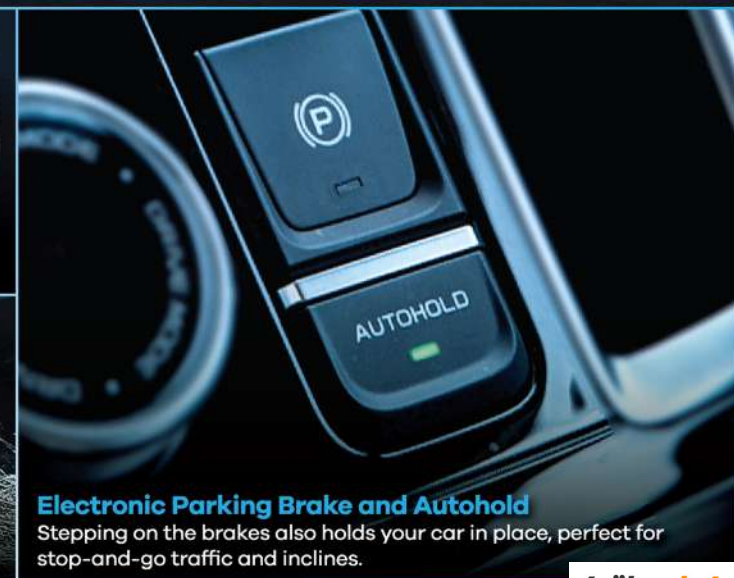

Smart Electric Tailgate

Easy access with a single touch.

GEELY AZKARRA

Your Refined Ride is Secure.

Safety is at a premium with the Azkara. Knowing that you're safe makes you focus more on the refined ride.

6 SRS Airbags

CN95 Cabin Filter

Breathe in fresher, healthier air thanks to CN95 cabin filters.

Hill Start Assist, Hill Hold Control, and Real Time All-Wheel Drive
Always stay in control wherever and however.

Electronic Parking Brake and Autohold

Stepping on the brakes also holds your car in place, perfect for stop-and-go traffic and inclines.

GEELY AZKARRA

THE ALL-NEW
AZKARRA

48V EMS

Your Refined Ride is Bold.